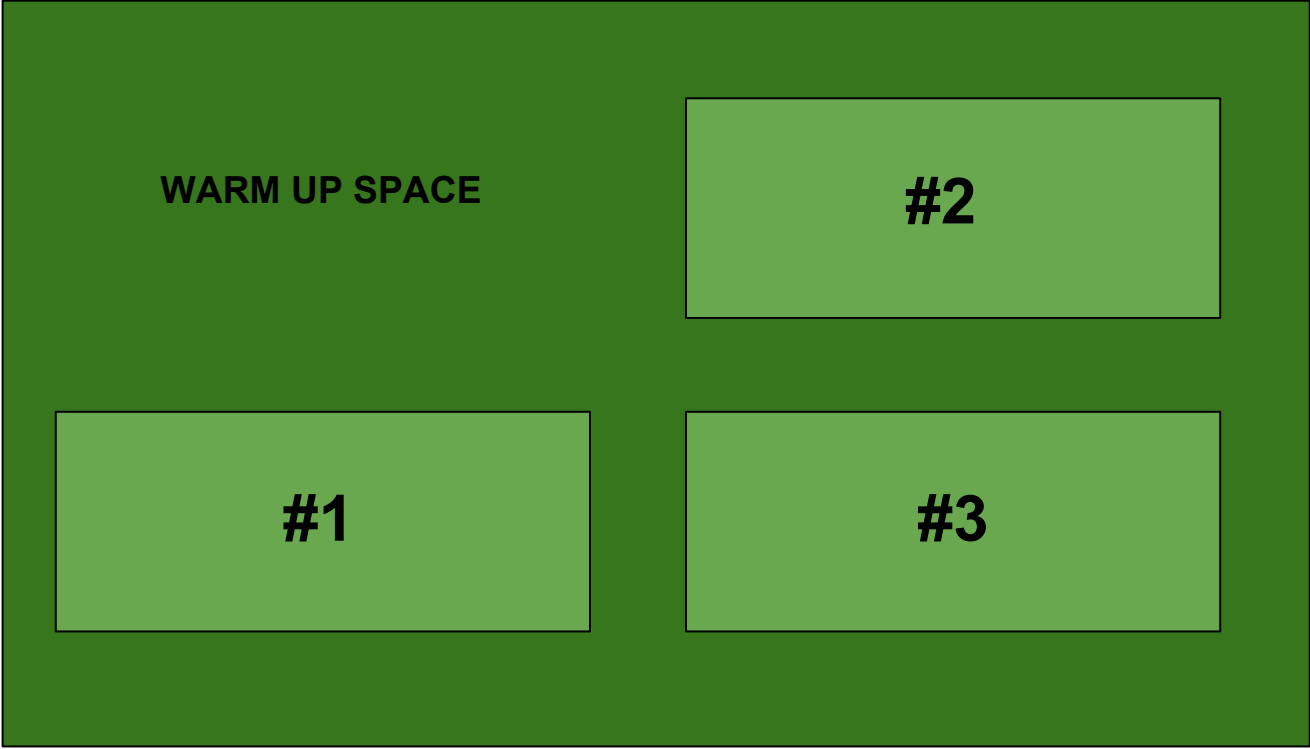

WESTHILLS LAYOUT FOR U9 AND U10
30m Wide and 50m Long

P
O
N
D
·
E
N
D
·
O
F
·
F
I
E
L
D

STADIUM SIDE OF PITCH