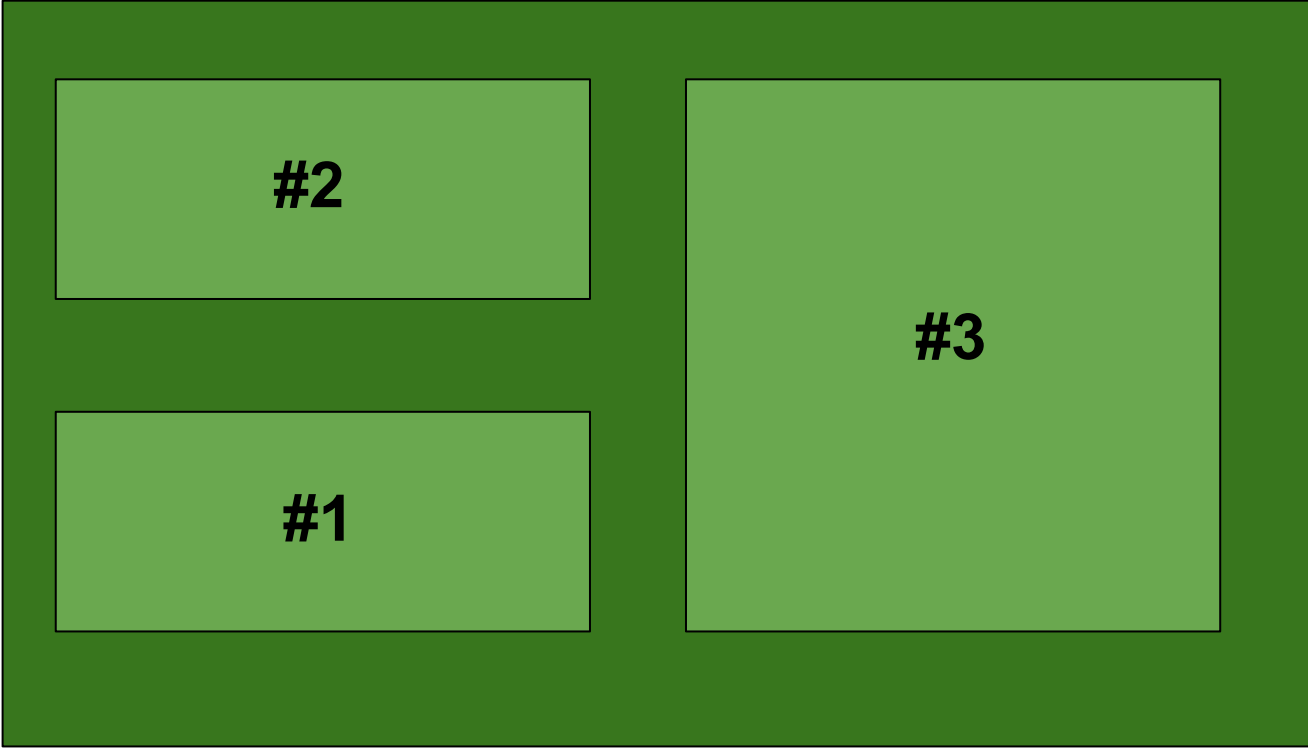

**WESTHILLS LAYOUT FOR U9, U10 AND SUPER 8
(U12/U13) WHEN PLAYED AT THE SAME TIME**

P
O
N
D
·
E
N
D
·
O
F
·
F
I
E
L
D

STADIUM SIDE OF PITCH